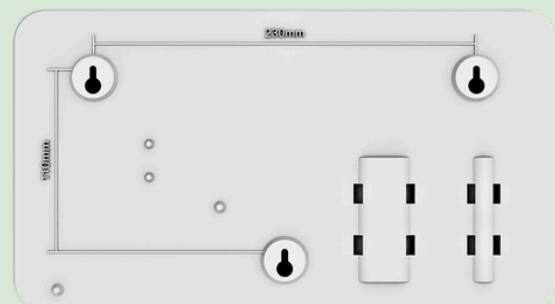

## Options

**Adjustable LEDs (underside)**

**Black version**

**Complete pictogram set**

**Wall and ceiling mounting**

**Including pictograms**

**Certificates available:**

**CB/CE/UKCA/RoHS/REACH**

Isaac Newtonstraat 3, 3261 MC Oud-Beijerland

085 210 0252

acidus.nl

info@acidus.nl

Item number	COLI-100AT
Dimensions in mm	330L x 186W x 30H mm
Watt	3.5W
IK impact resistance grade	IK03
IP protection	IP20
Autonomy	3 hours
LED lifespan	50,000 hours
Light source intensity	100Lm
Detection range	30 meters
Battery	1S1P8650
Battery lifespan	8 years
AUTOTEST	Yes
Warranty	5 years