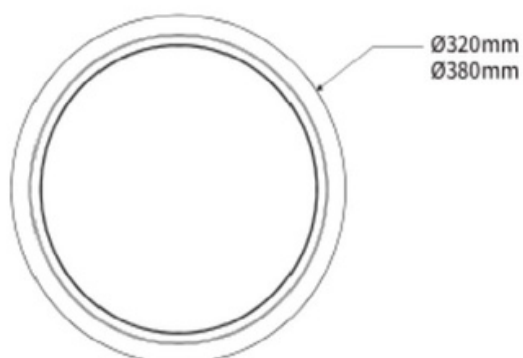

Perro Pro 1400

Ceiling light

Product description

This IP65 ceiling light is versatile and suitable for any area in a building. The light is available in different colors and can be optionally equipped with or without a motion sensor.

There is also an emergency light version, ensuring safety during power outages. A simple, stylish, and functional solution!

Options

CCT 3000-4000-5000K

Motion sensor

Black housing

Emergency lighting

Multi Watts

Including pictograms

Certificates available:

CB/CE/UKCA/RoHS/REACH