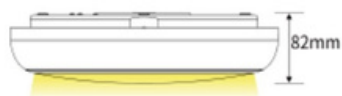

Product description

This IP65 ceiling light is versatile and suitable for any area in a building. The light is available in different colors and can be optionally equipped with or without a motion sensor.

There is also an emergency light version, ensuring safety during power outages. A simple, stylish, and functional solution!