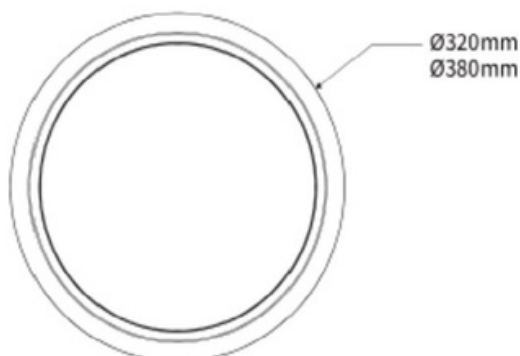

Perro Pro 2000

Ceiling light

Product description

This IP65 ceiling light is versatile and suitable for any area in a building. The light is available in different colors and can optionally be equipped with or without a motion sensor.

There is also an emergency light version, ensuring safety during power outages. A simple, stylish, and functional solution!

Options

CCT 3000-4000-5000K

Motion sensor

Black housing

Emergency lighting

Multi WATTs

Including pictograms

Certificates available:

CB/CE/UKCA/RoHS/REACH