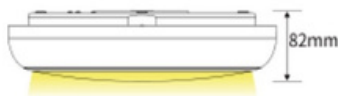

Product description

This IP65 ceiling light is versatile and suitable for any area in a building. The light is available in different colors and can optionally be equipped with or without a motion sensor.

There is also an emergency light version, ensuring safety during power outages. A simple, stylish, and functional solution!